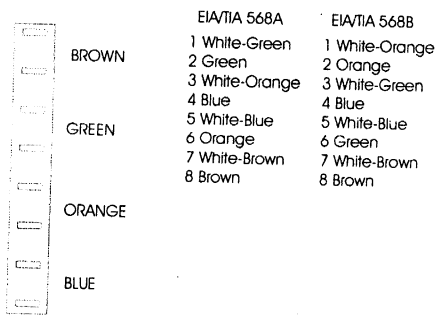

Network

Sound System Out