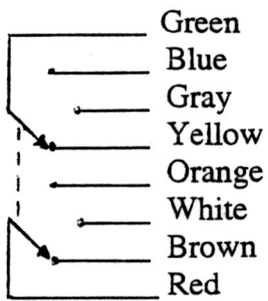

MSC-Q

Chapel A = Orange & Blue
Local = White & Gray
Chapel B = Brown & Yellow
Common = Green & Red